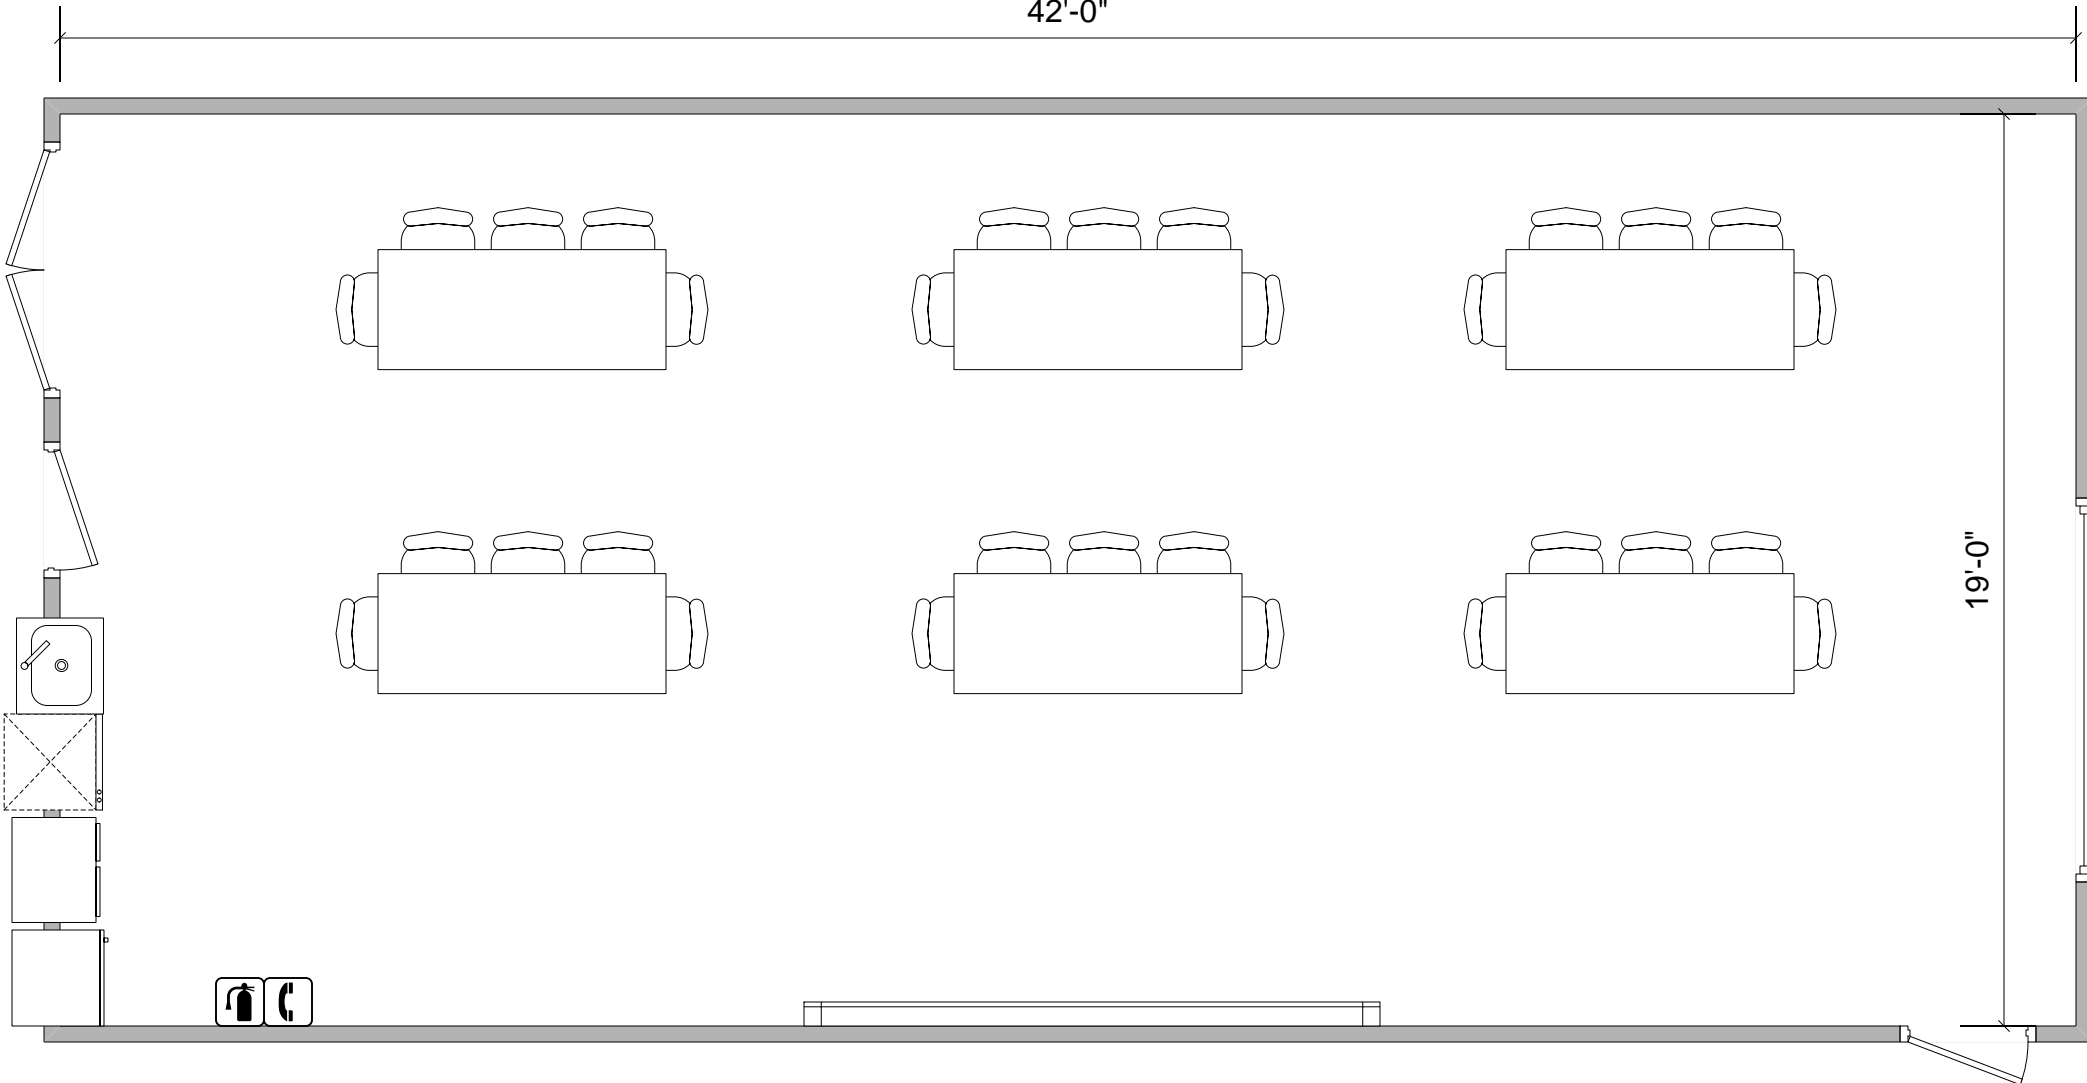

East Mtg Room 105B
Theater Seating
Capacity = 72
798' sq. ft.

42'-0"

19'-0"

East Mtg Room 105B
Presentation
Capacity = 30
798' sq. ft.

42'-0"

19'-0"

East Mtg Room 105B
Classroom
Capacity = 36
798' sq. ft.

42'-0"

19'-0"

East Mtg Room 105B
Board Room
Capacity = 28
798' sq. ft.

42'-0"

19'-0"

East Mtg Room 105B
Discussion
Capacity = 24
798' sq. ft.

Tables
are to
scale
2.5' x 6'

42'-0"

19'-0"