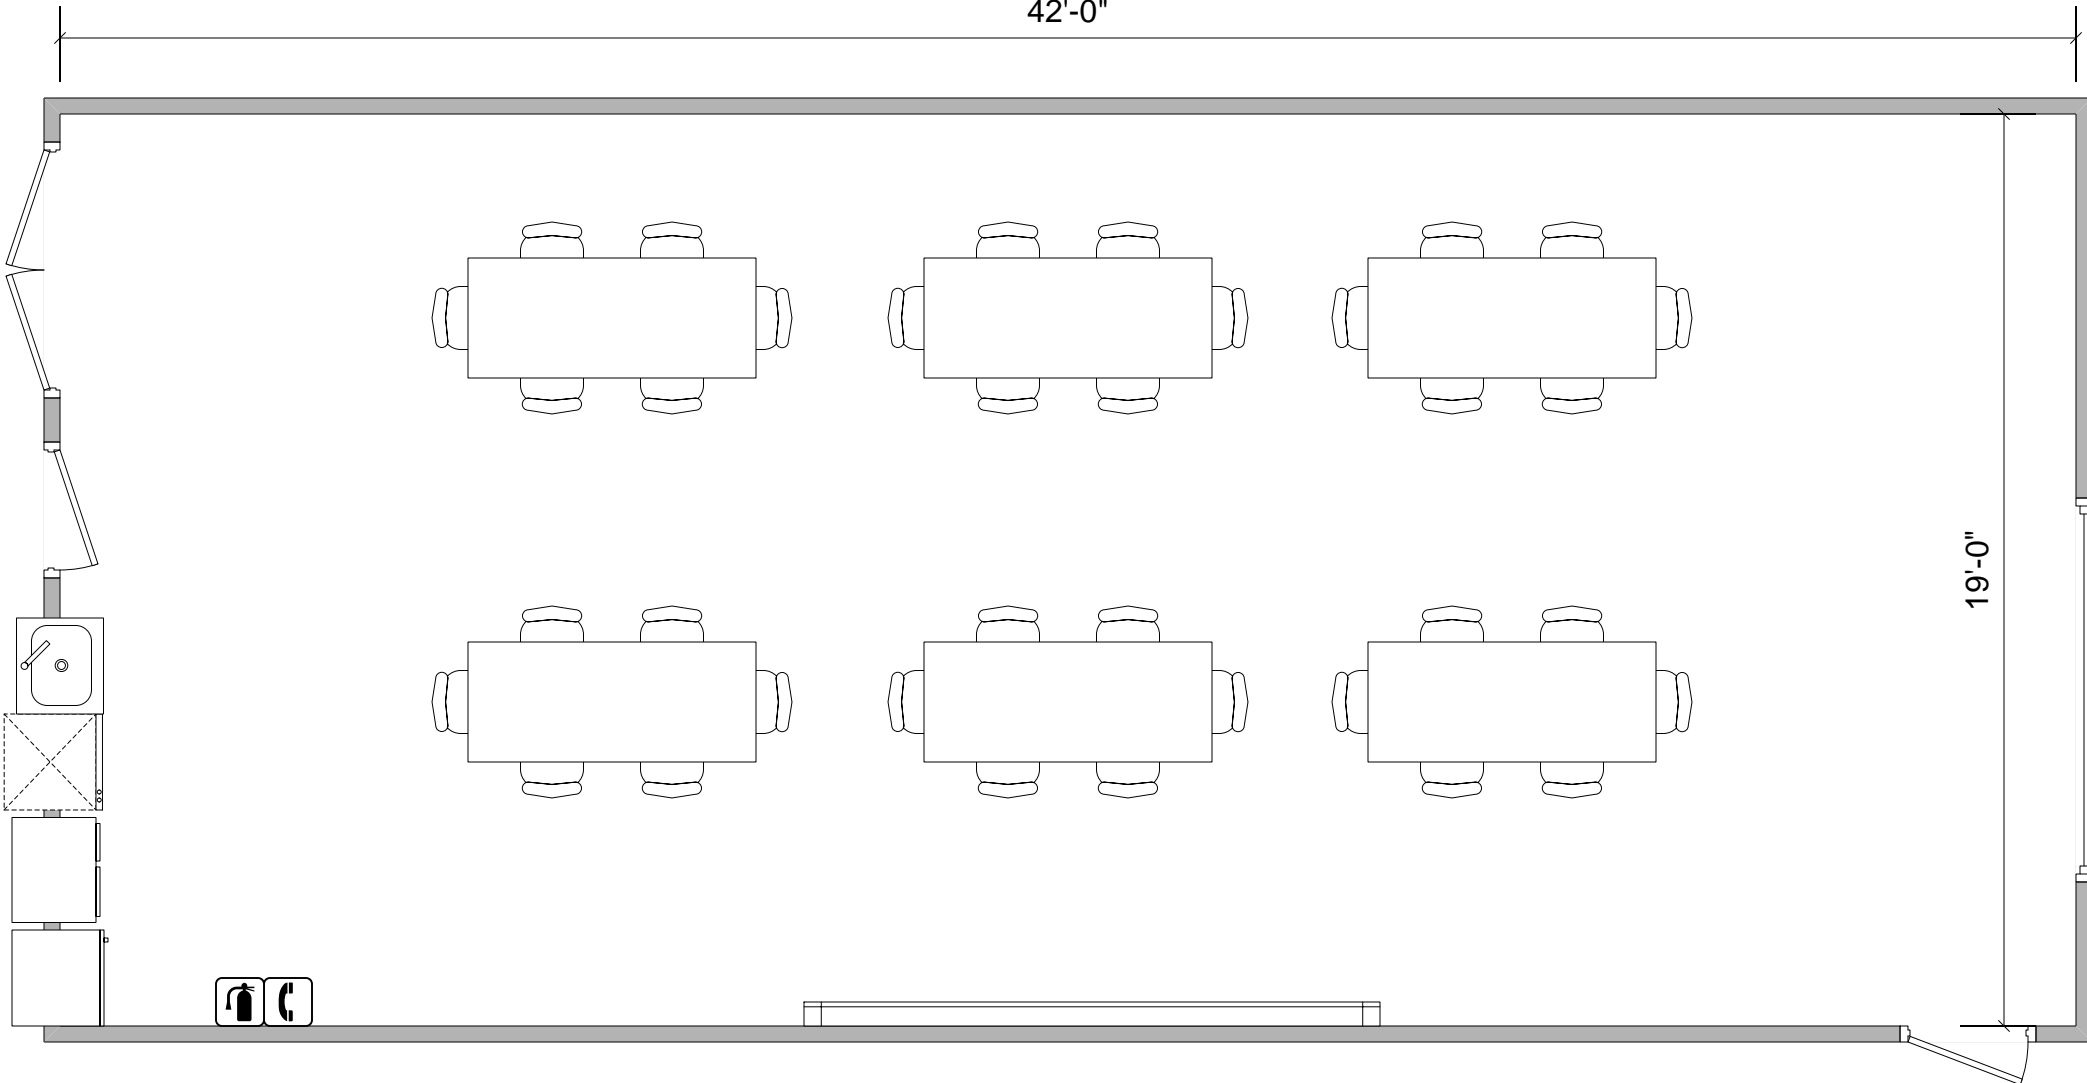

East Mtg Room 105B
Theater Seating
Capacity = 72
798' sq. ft.

42'-0"

19'-0"

East Mtg Room 105B
Presentation
Capacity = 30
798' sq. ft.

42'-0"

19'-0"

East Mtg Room 105B
Classroom
Capacity = 36
798' sq. ft.

42'-0"

19'-0"

East Mtg Room 105B
Board Room
Capacity = 28
798' sq. ft.

42'-0"

19'-0"

East Mtg Room 105B
Discussion
Capacity = 24
798' sq. ft.

Tables
are to
scale
2.5' x 6'

42'-0"

19'-0"