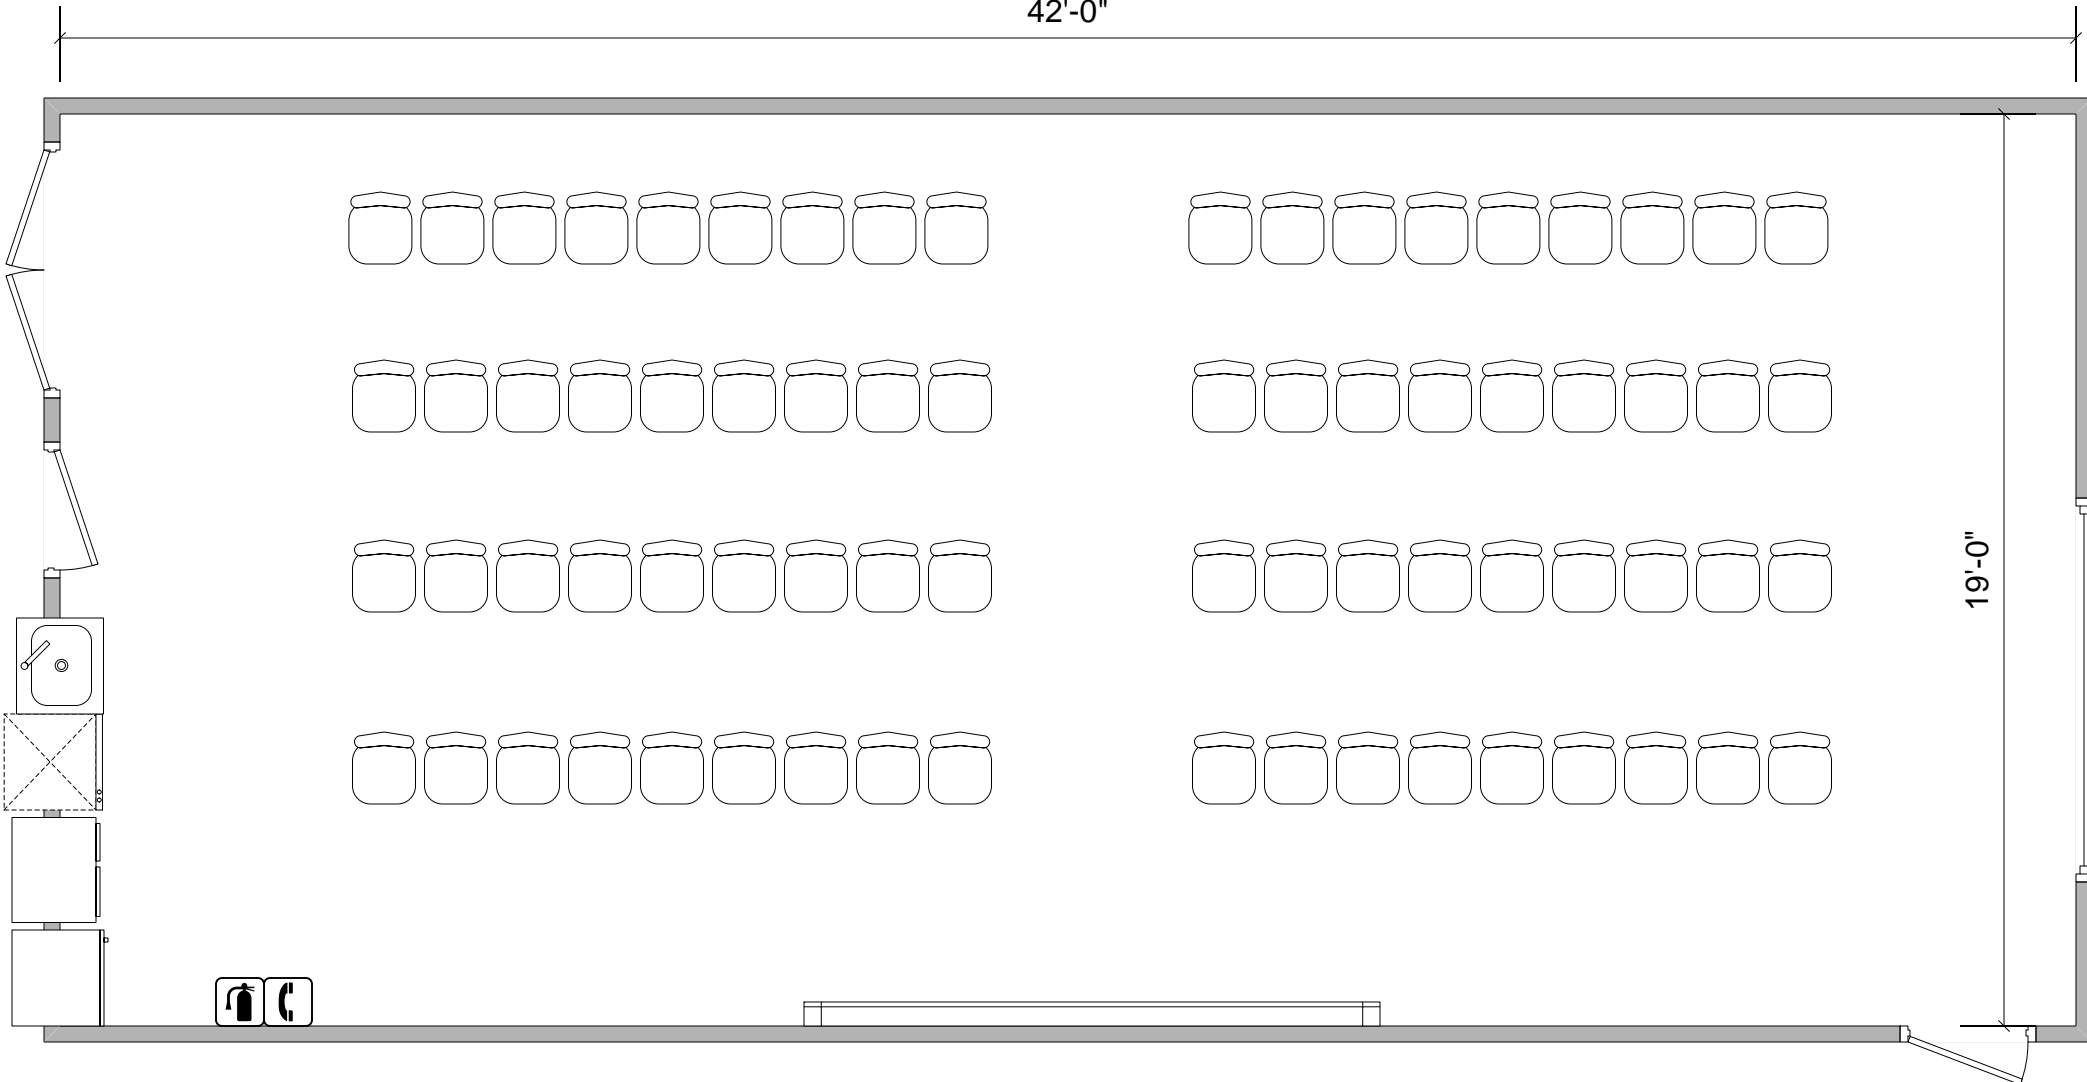

East Mtg Room 105B
Theater Seating
Capacity = 72
798' sq. ft.

42'-0"

19'-0"

East Mtg Room 105B
Presentation
Capacity = 30
798' sq. ft.

42'-0"

19'-0"

East Mtg Room 105B
Classroom
Capacity = 36
798' sq. ft.

42'-0"

19'-0"

East Mtg Room 105B
Board Room
Capacity = 28
798' sq. ft.

42'-0"

19'-0"

East Mtg Room 105B
Discussion
Capacity = 24
798' sq. ft.

Tables
are to
scale
2.5' x 6'

42'-0"

19'-0"