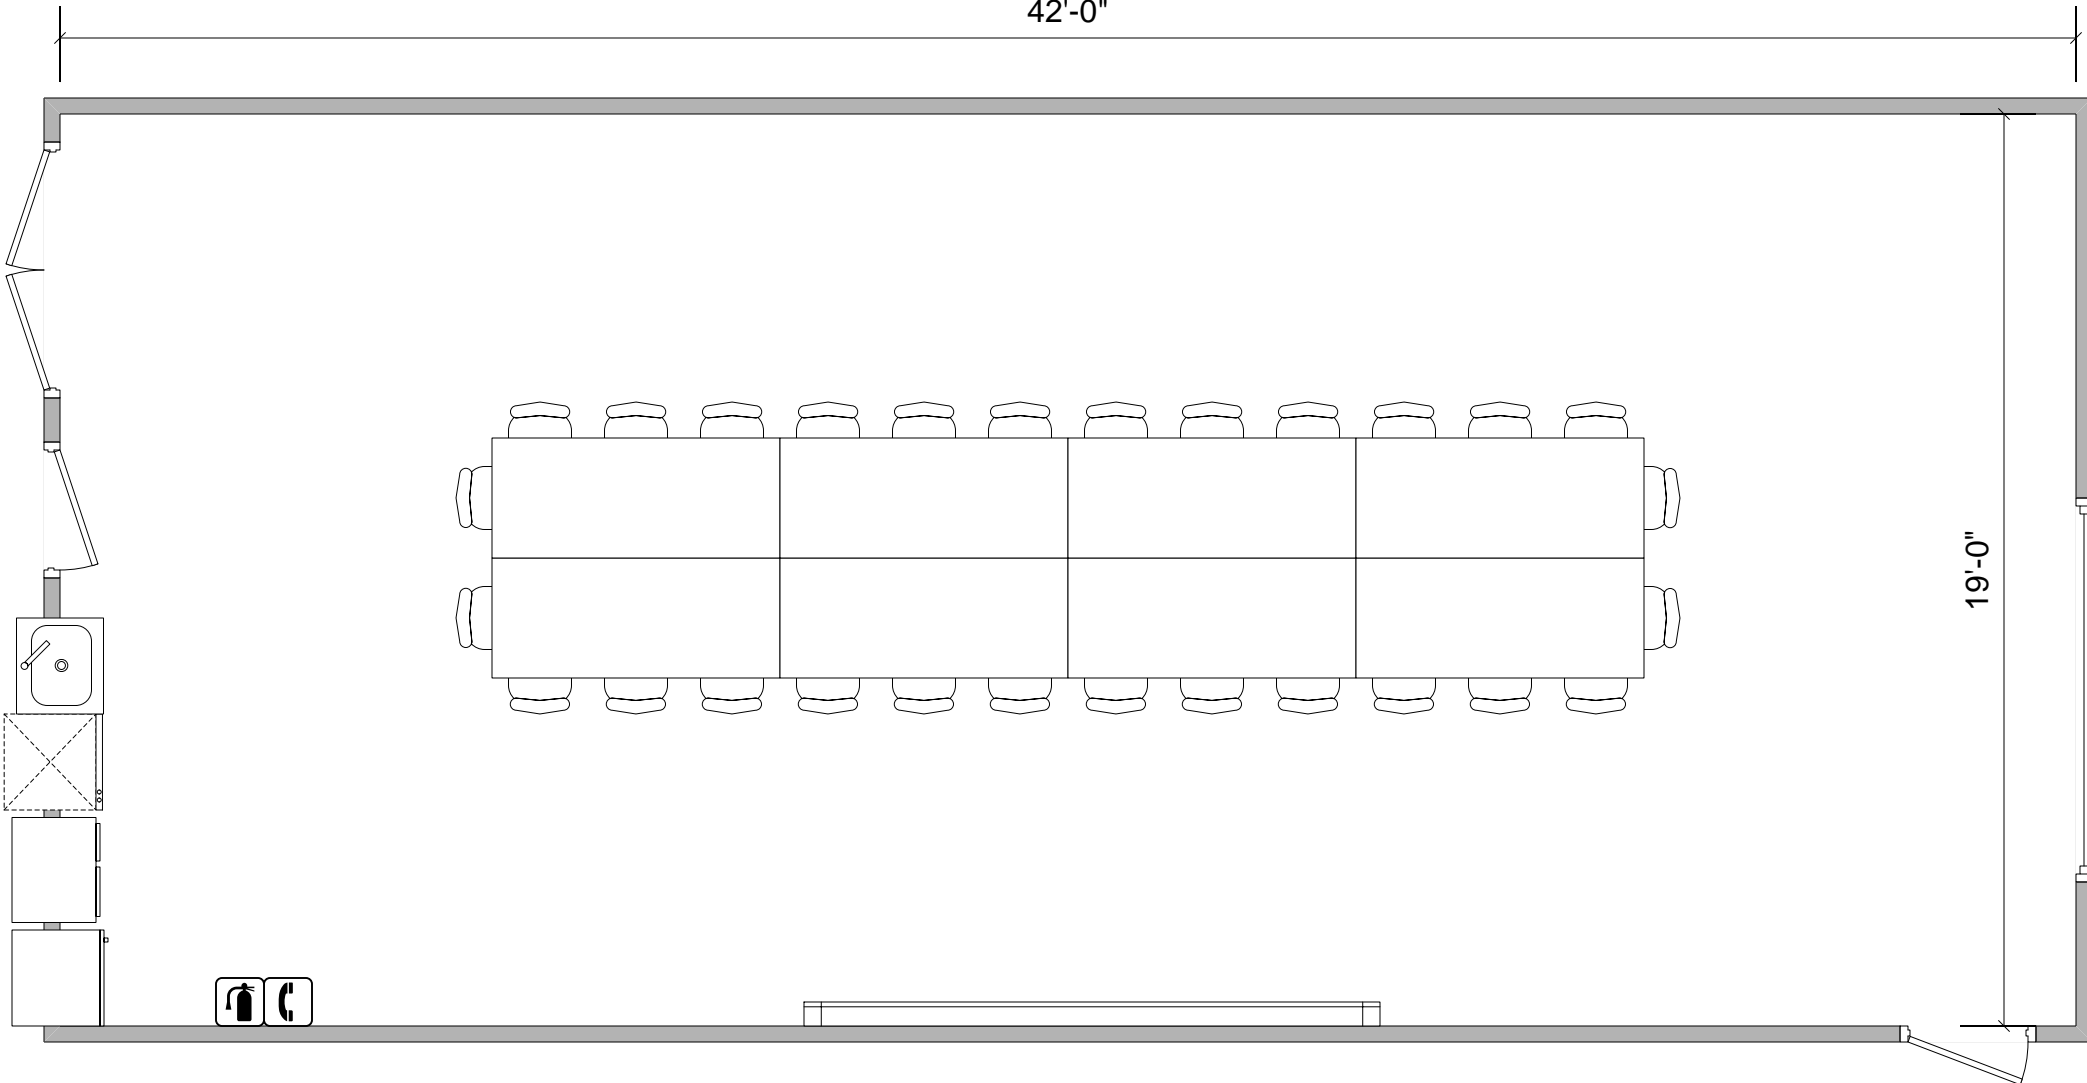

East Mtg Room 105B
Theater Seating
Capacity = 72
798' sq. ft.

42'-0"

19'-0"

East Mtg Room 105B
Presentation
Capacity = 30
798' sq. ft.

42'-0"

19'-0"

East Mtg Room 105B
Classroom
Capacity = 36
798' sq. ft.

42'-0"

19'-0"

East Mtg Room 105B
Board Room
Capacity = 28
798' sq. ft.

42'-0"

19'-0"

East Mtg Room 105B
Discussion
Capacity = 24
798' sq. ft.

Tables
are to
scale
2.5' x 6'

42'-0"

19'-0"