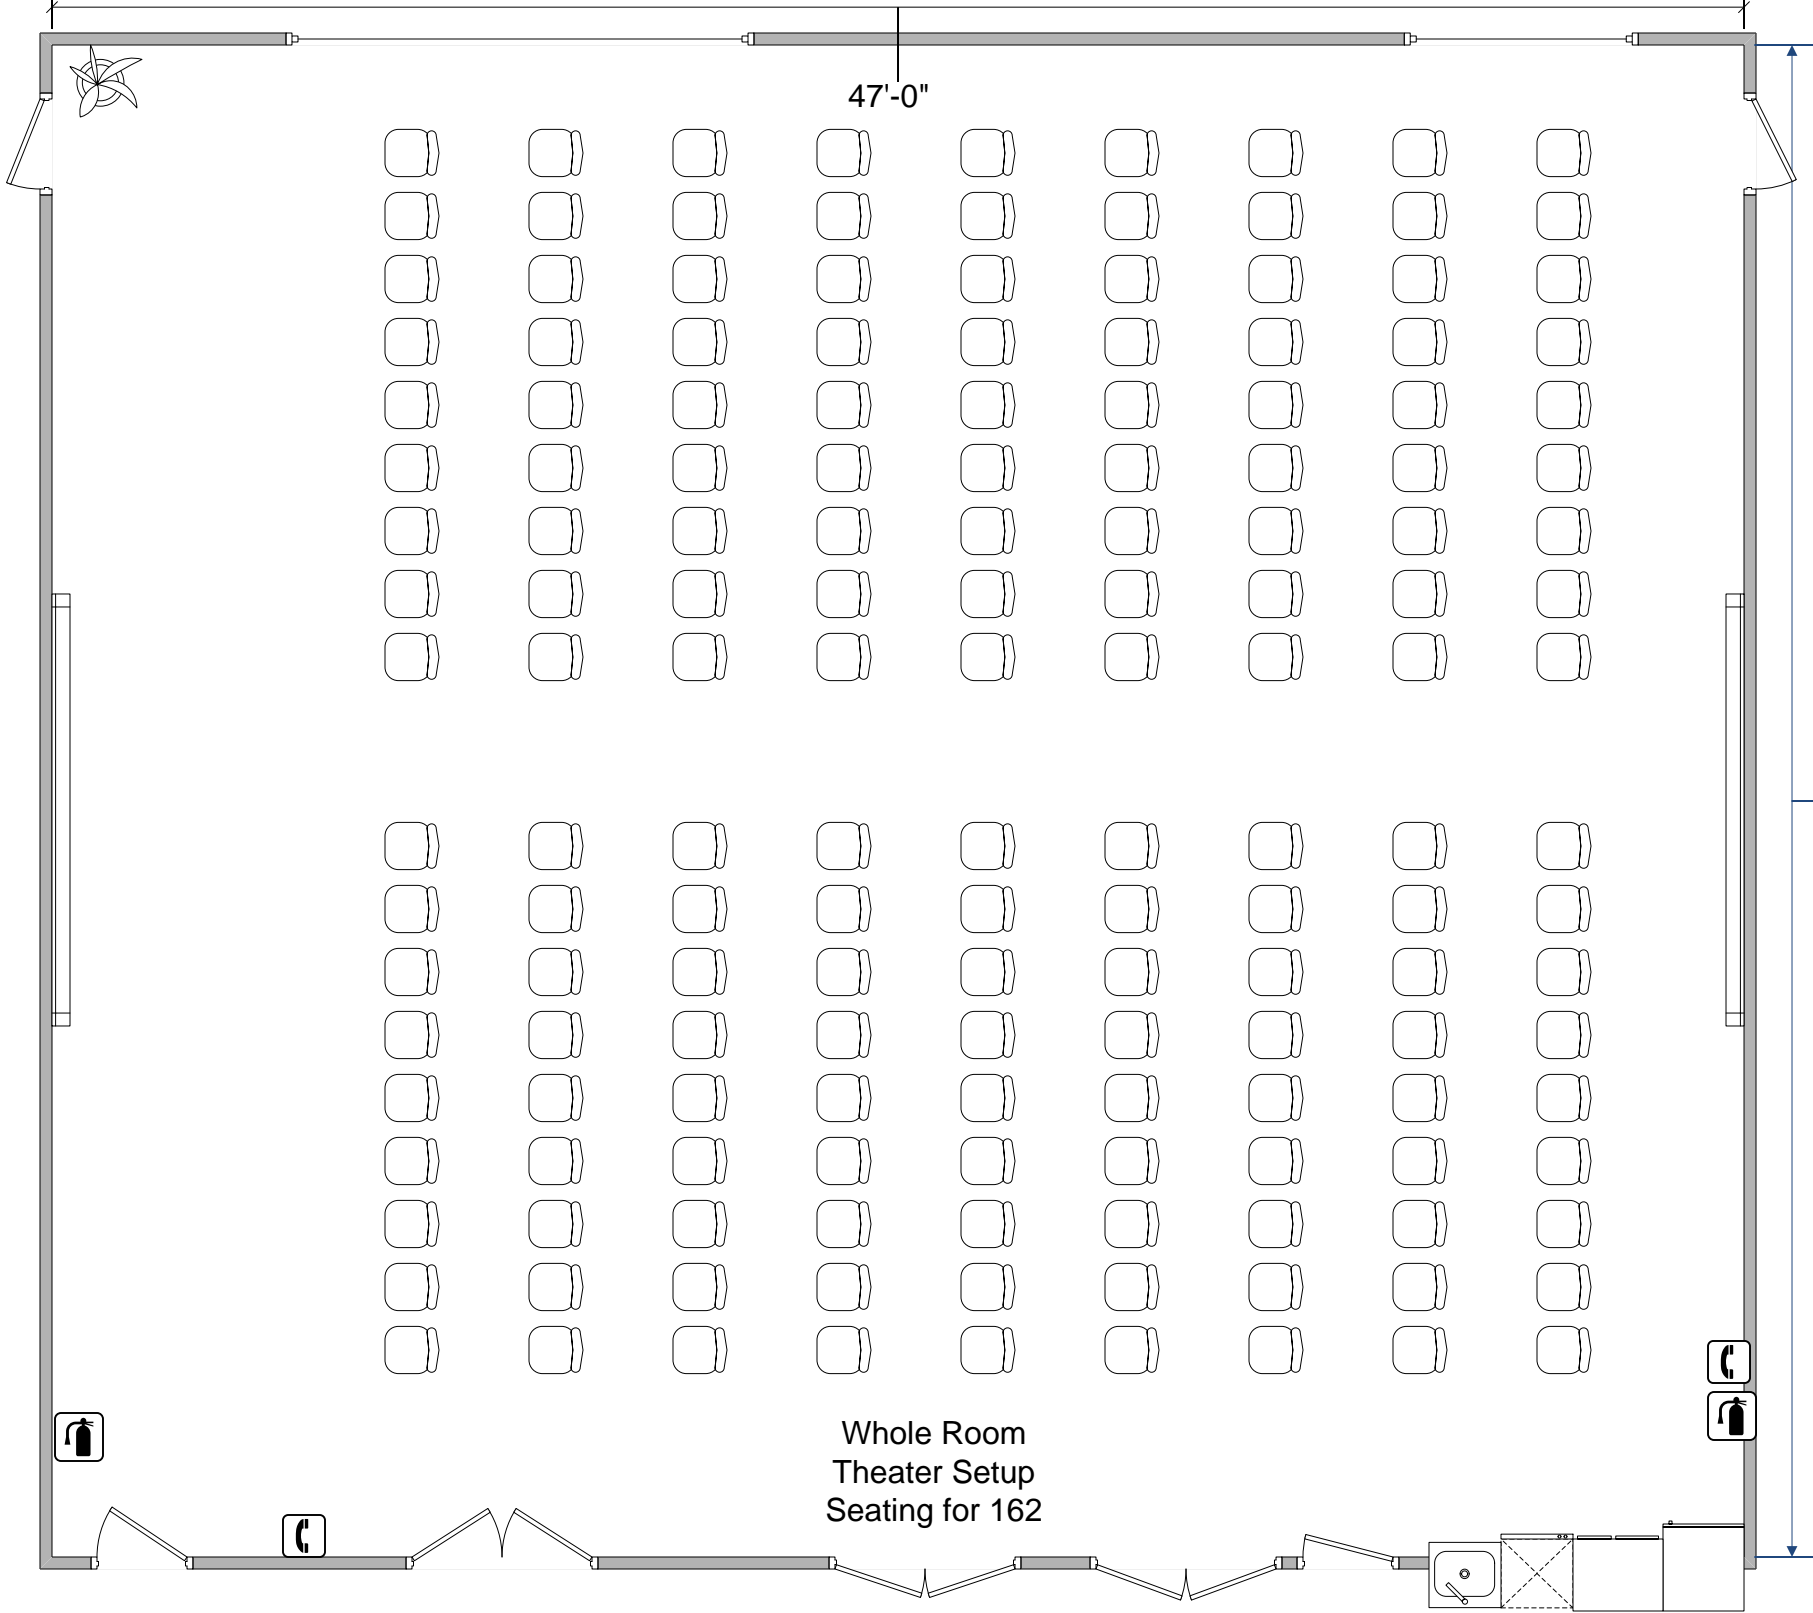

**Tables Measure 2.5' x 6'**

47'-0"

42 ft.

Whole Room Theater Setup  
Seating for 162

Tables  
Measure  
2.5' x 6'

47'-0"

42 ft.

Whole Room  
Presentation  
Seating for 90

47'-0"

42 ft.

**Tables Measure 2.5' x 6'**

Whole Room  
Classroom  
Seating for 108

47'-0"

Tables  
Measure  
2.5' x 6'

42 ft.

Whole Room  
Board Room Setup  
Seating for 68

47'-0"

**Tables Measure 2.5' x 6'**

Whole Room Discussion Setup Seating for 45

42 ft.