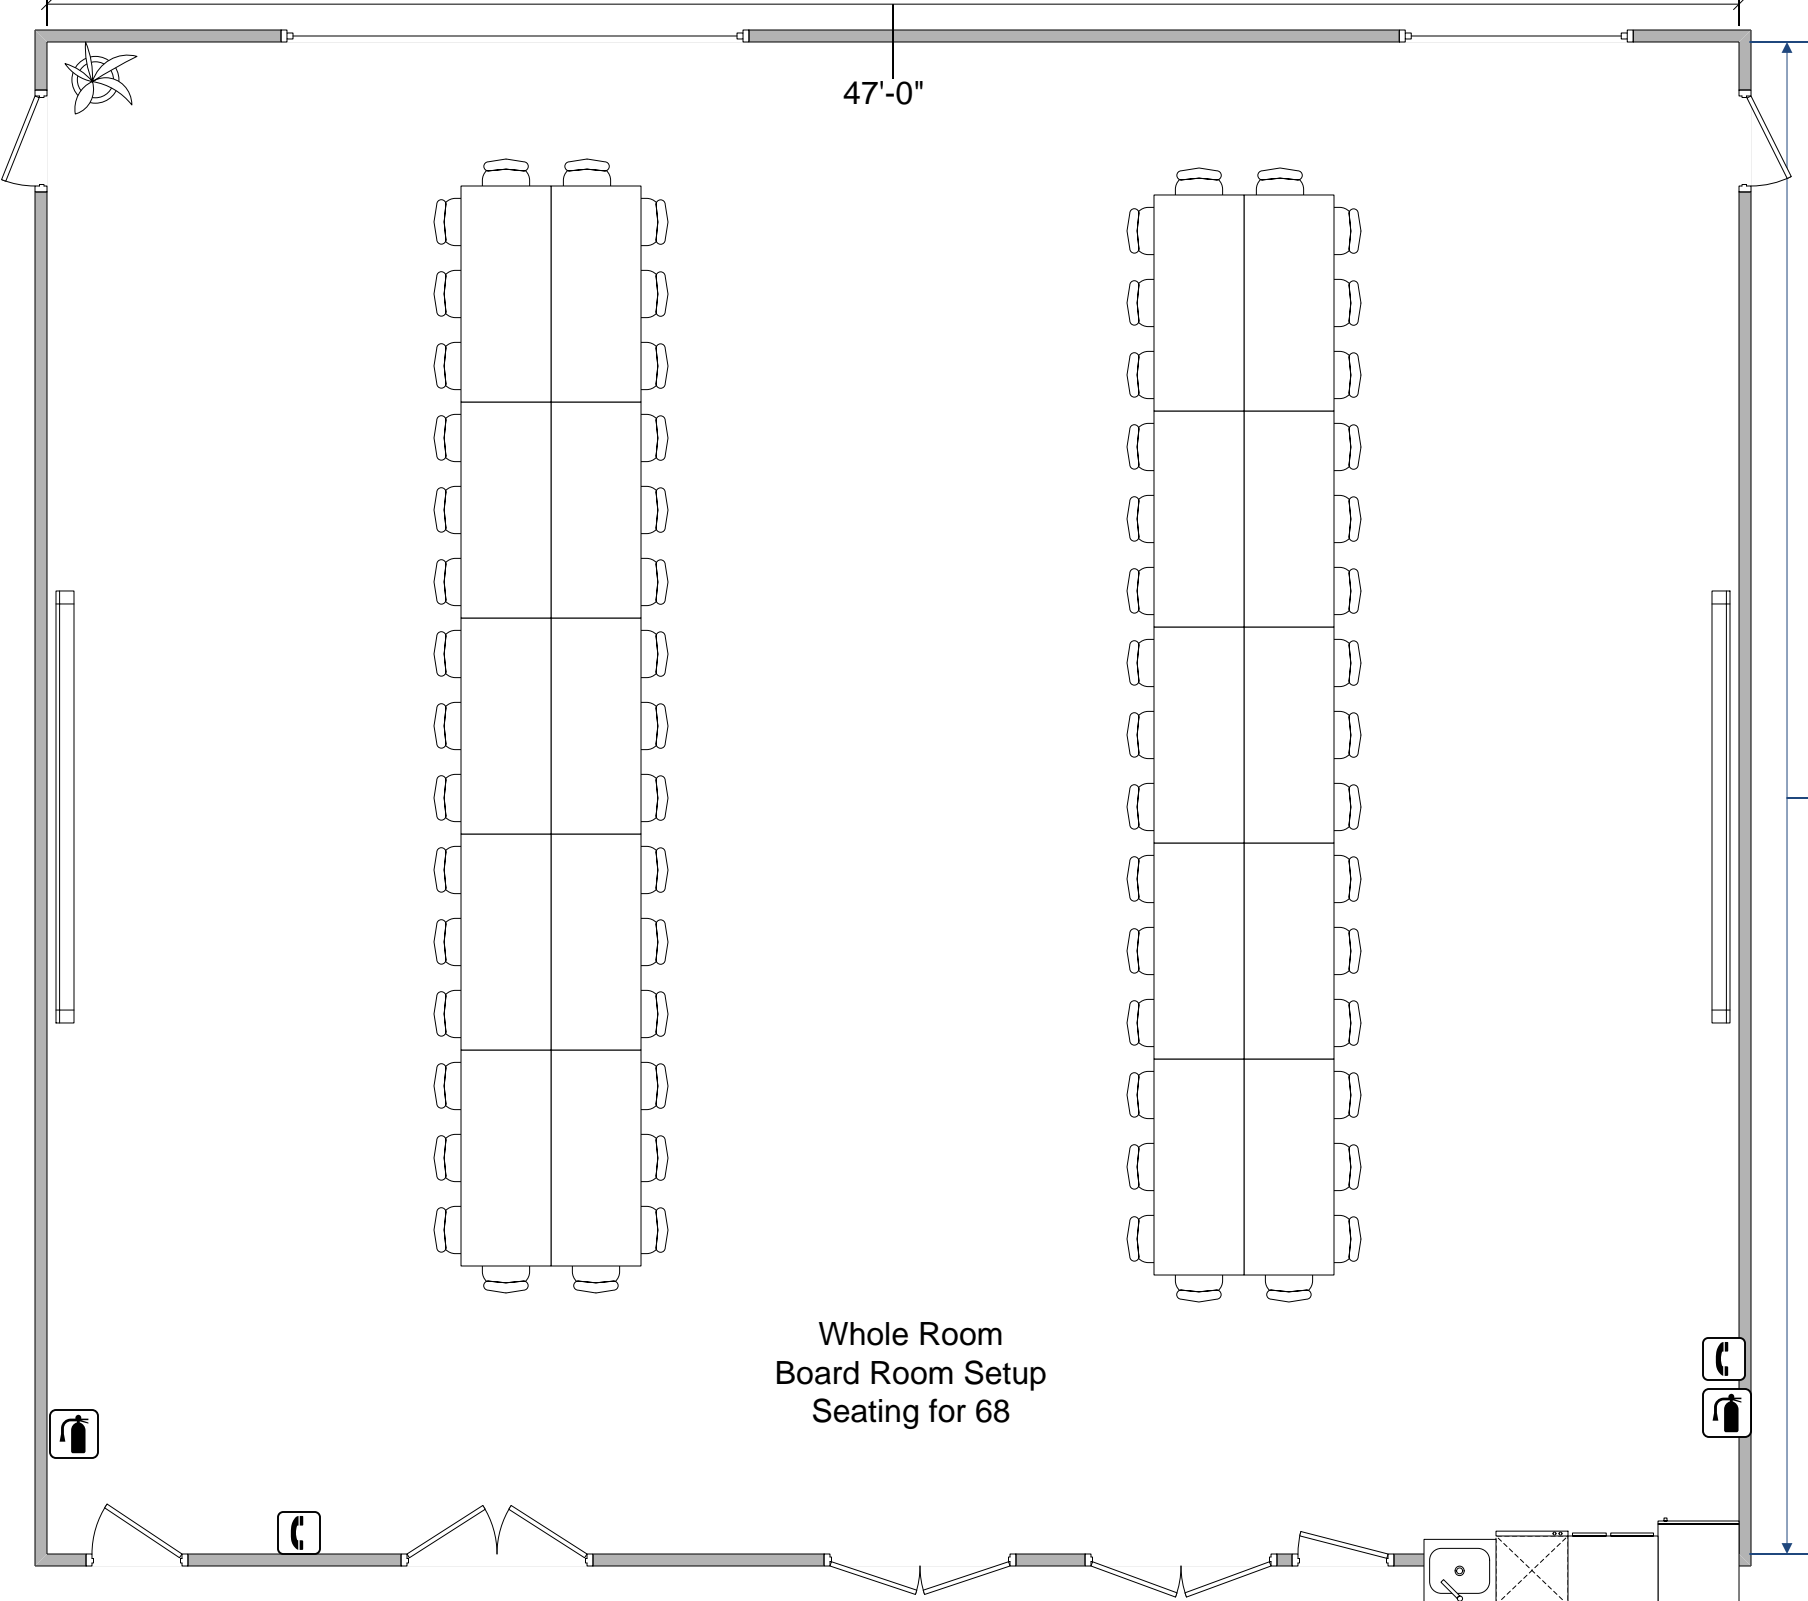

**Tables Measure 2.5' x 6'**

47'-0"

42 ft.

Whole Room Theater Setup  
Seating for 162

Tables  
Measure  
2.5' x 6'

47'-0"

42 ft.

Whole Room  
Presentation  
Seating for 90

47'-0"

42 ft.

**Tables Measure 2.5' x 6'**

Whole Room  
Classroom  
Seating for 108

47'-0"

Tables  
Measure  
2.5' x 6'

42 ft.

Whole Room  
Board Room Setup  
Seating for 68

47'-0"

**Tables Measure 2.5' x 6'**

Whole Room Discussion Setup Seating for 45

42 ft.