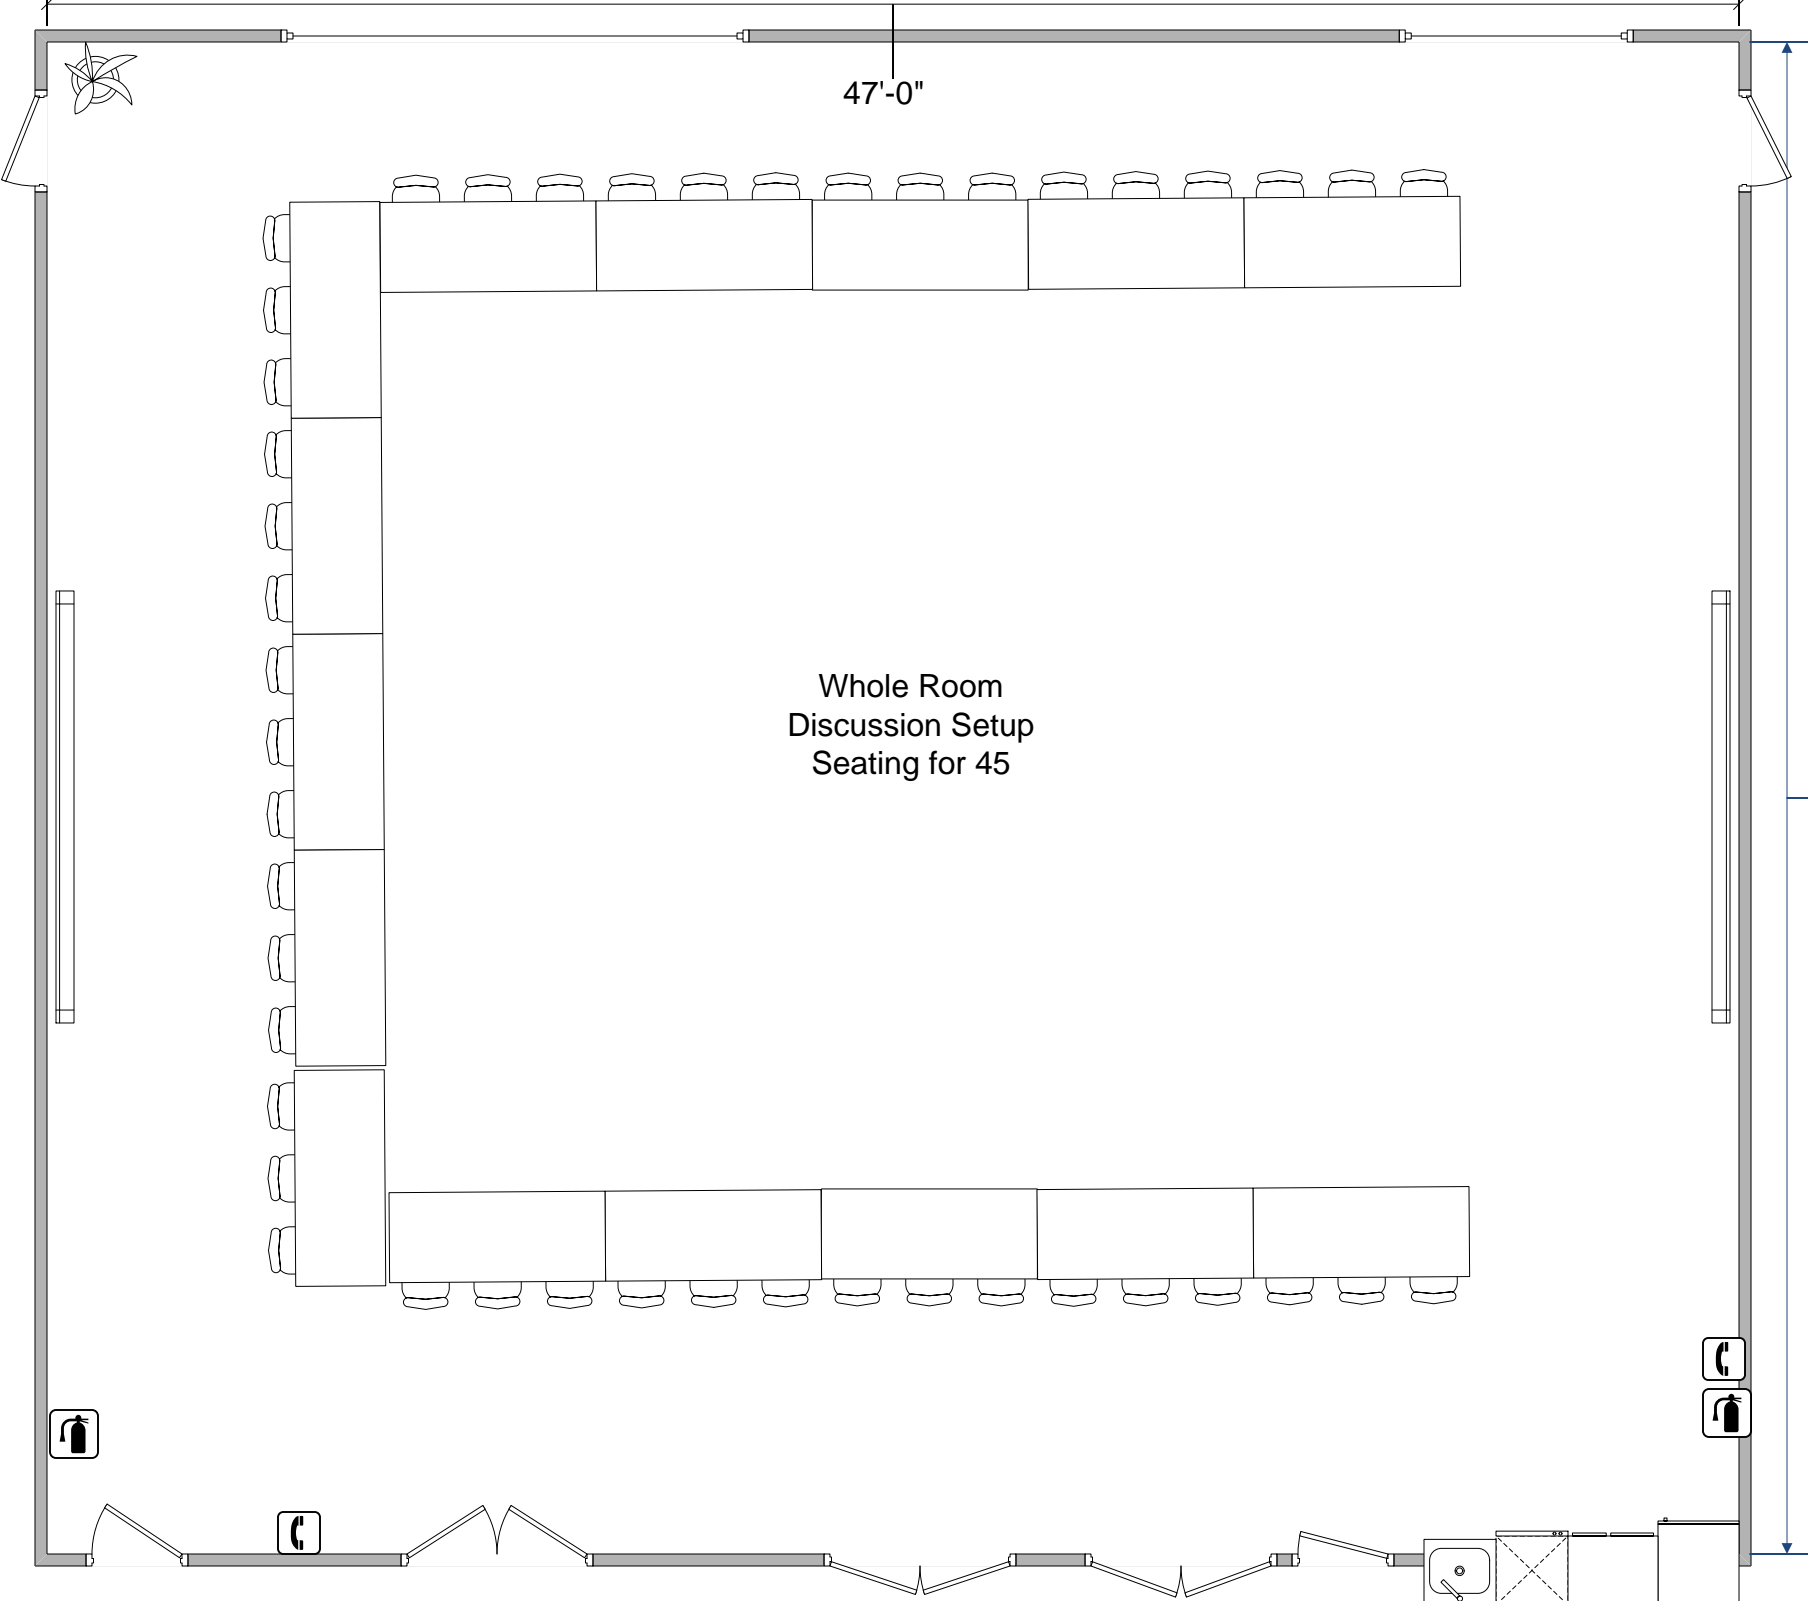

**Tables Measure 2.5' x 6'**

47'-0"

42 ft.

Whole Room Theater Setup  
Seating for 162

Tables  
Measure  
2.5' x 6'

47'-0"

42 ft.

Whole Room  
Presentation  
Seating for 90

47'-0"

42 ft.

**Tables Measure 2.5' x 6'**

Whole Room  
Classroom  
Seating for 108

47'-0"

Tables  
Measure  
2.5' x 6'

42 ft.

Whole Room  
Board Room Setup  
Seating for 68

47'-0"

**Tables Measure 2.5' x 6'**

Whole Room Discussion Setup Seating for 45

42 ft.