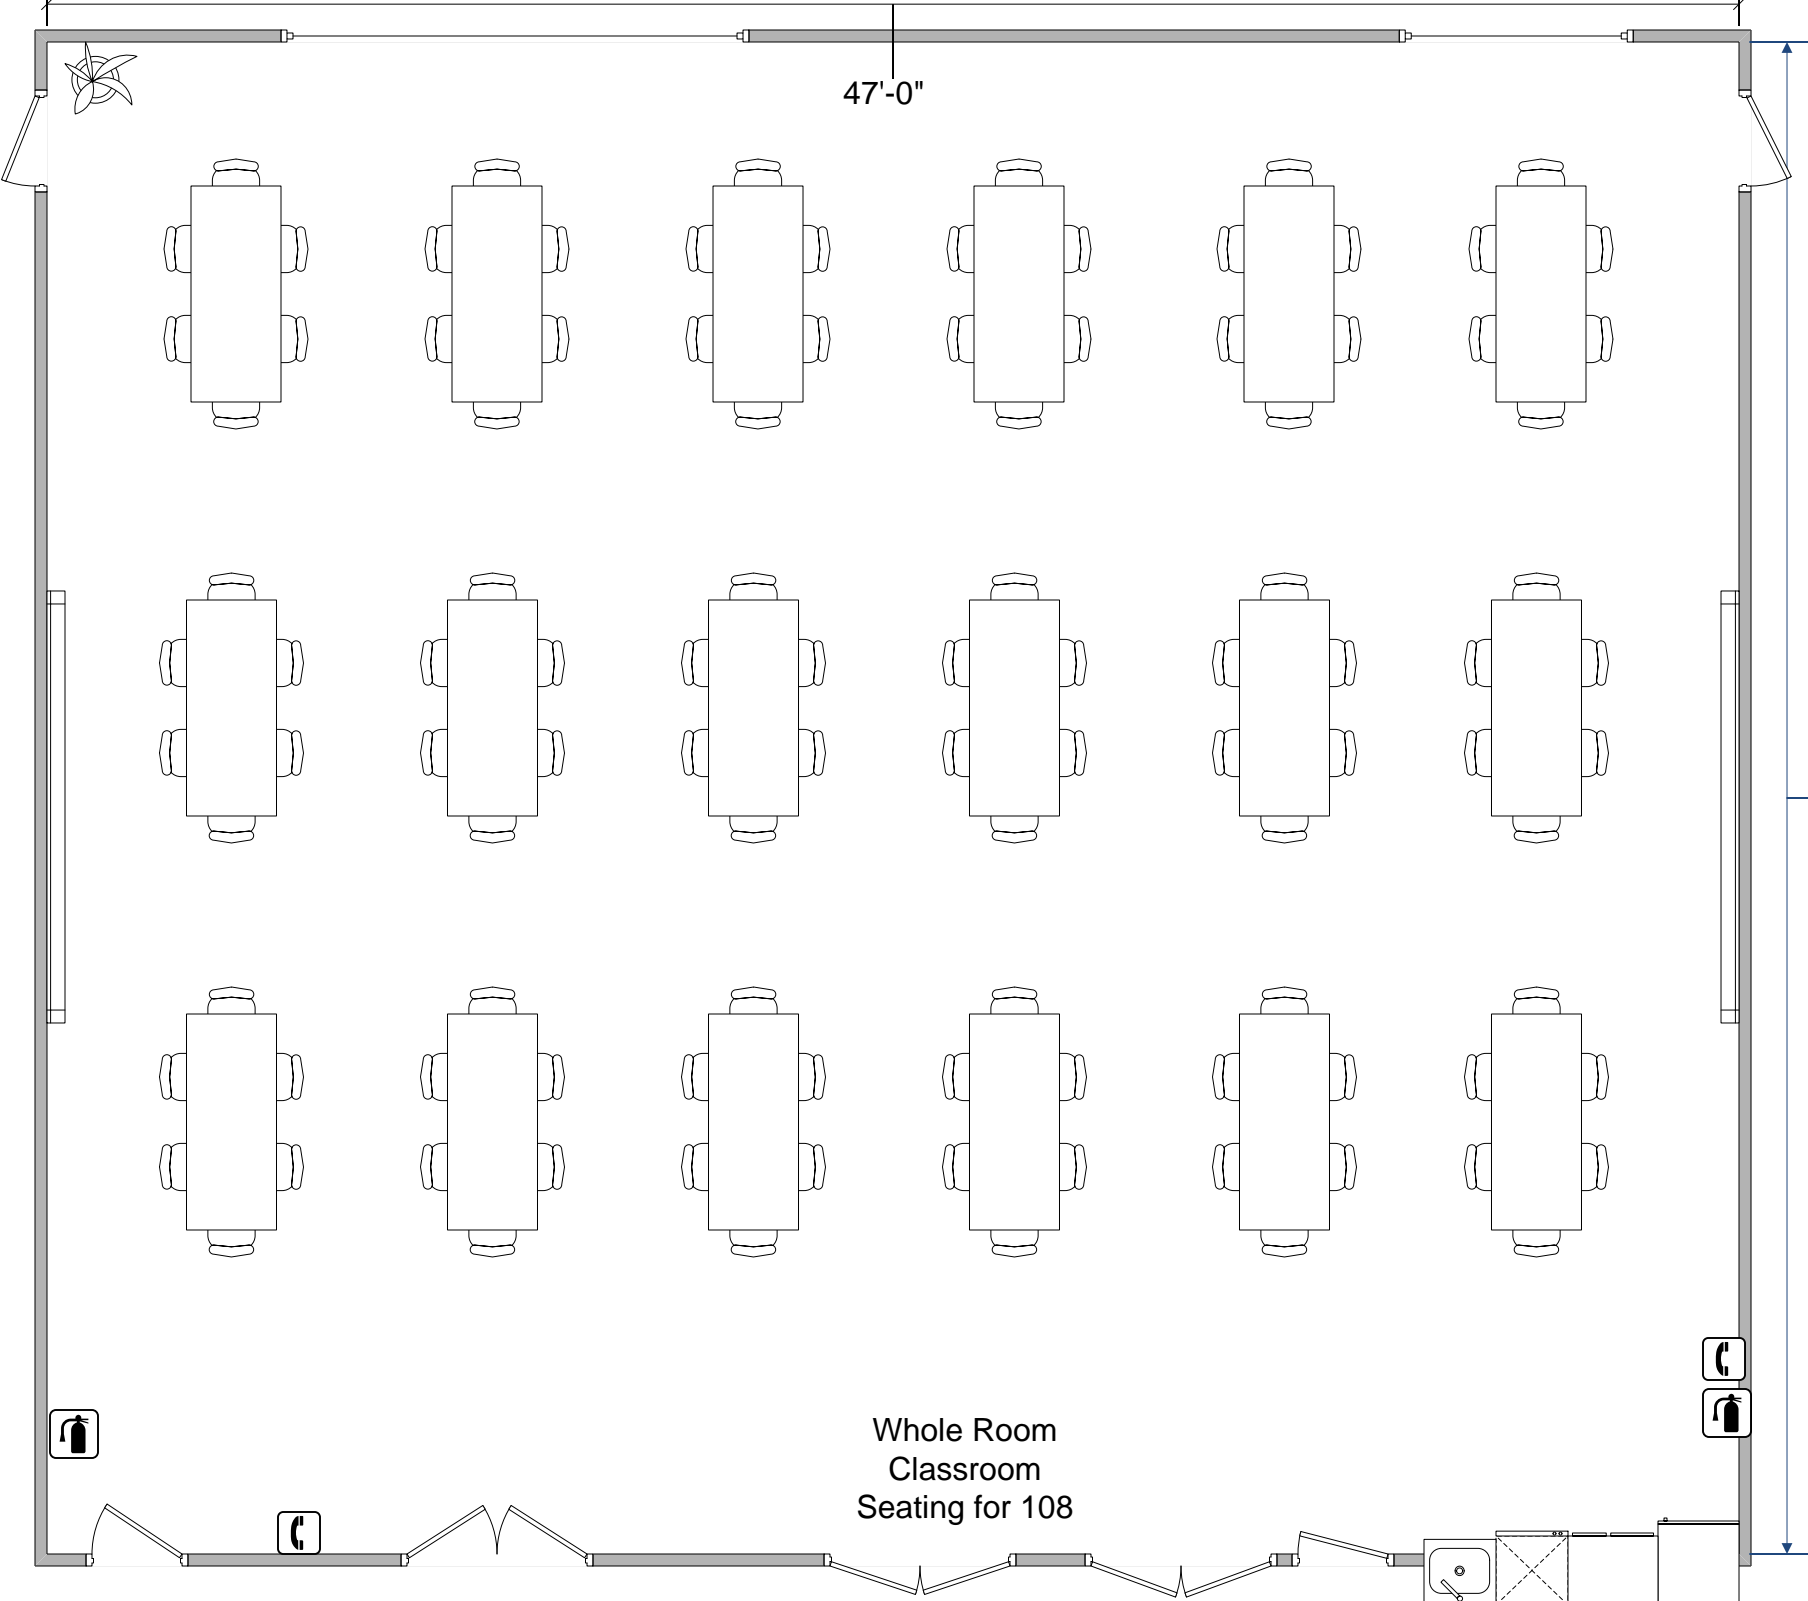

**Tables Measure 2.5' x 6'**

47'-0"

42 ft.

Whole Room Theater Setup  
Seating for 162

Tables  
Measure  
2.5' x 6'

47'-0"

42 ft.

Whole Room  
Presentation  
Seating for 90

47'-0"

42 ft.

**Tables Measure 2.5' x 6'**

Whole Room  
Classroom  
Seating for 108

47'-0"

Tables  
Measure  
2.5' x 6'

42 ft.

Whole Room  
Board Room Setup  
Seating for 68

47'-0"

**Tables Measure 2.5' x 6'**

Whole Room Discussion Setup Seating for 45

42 ft.