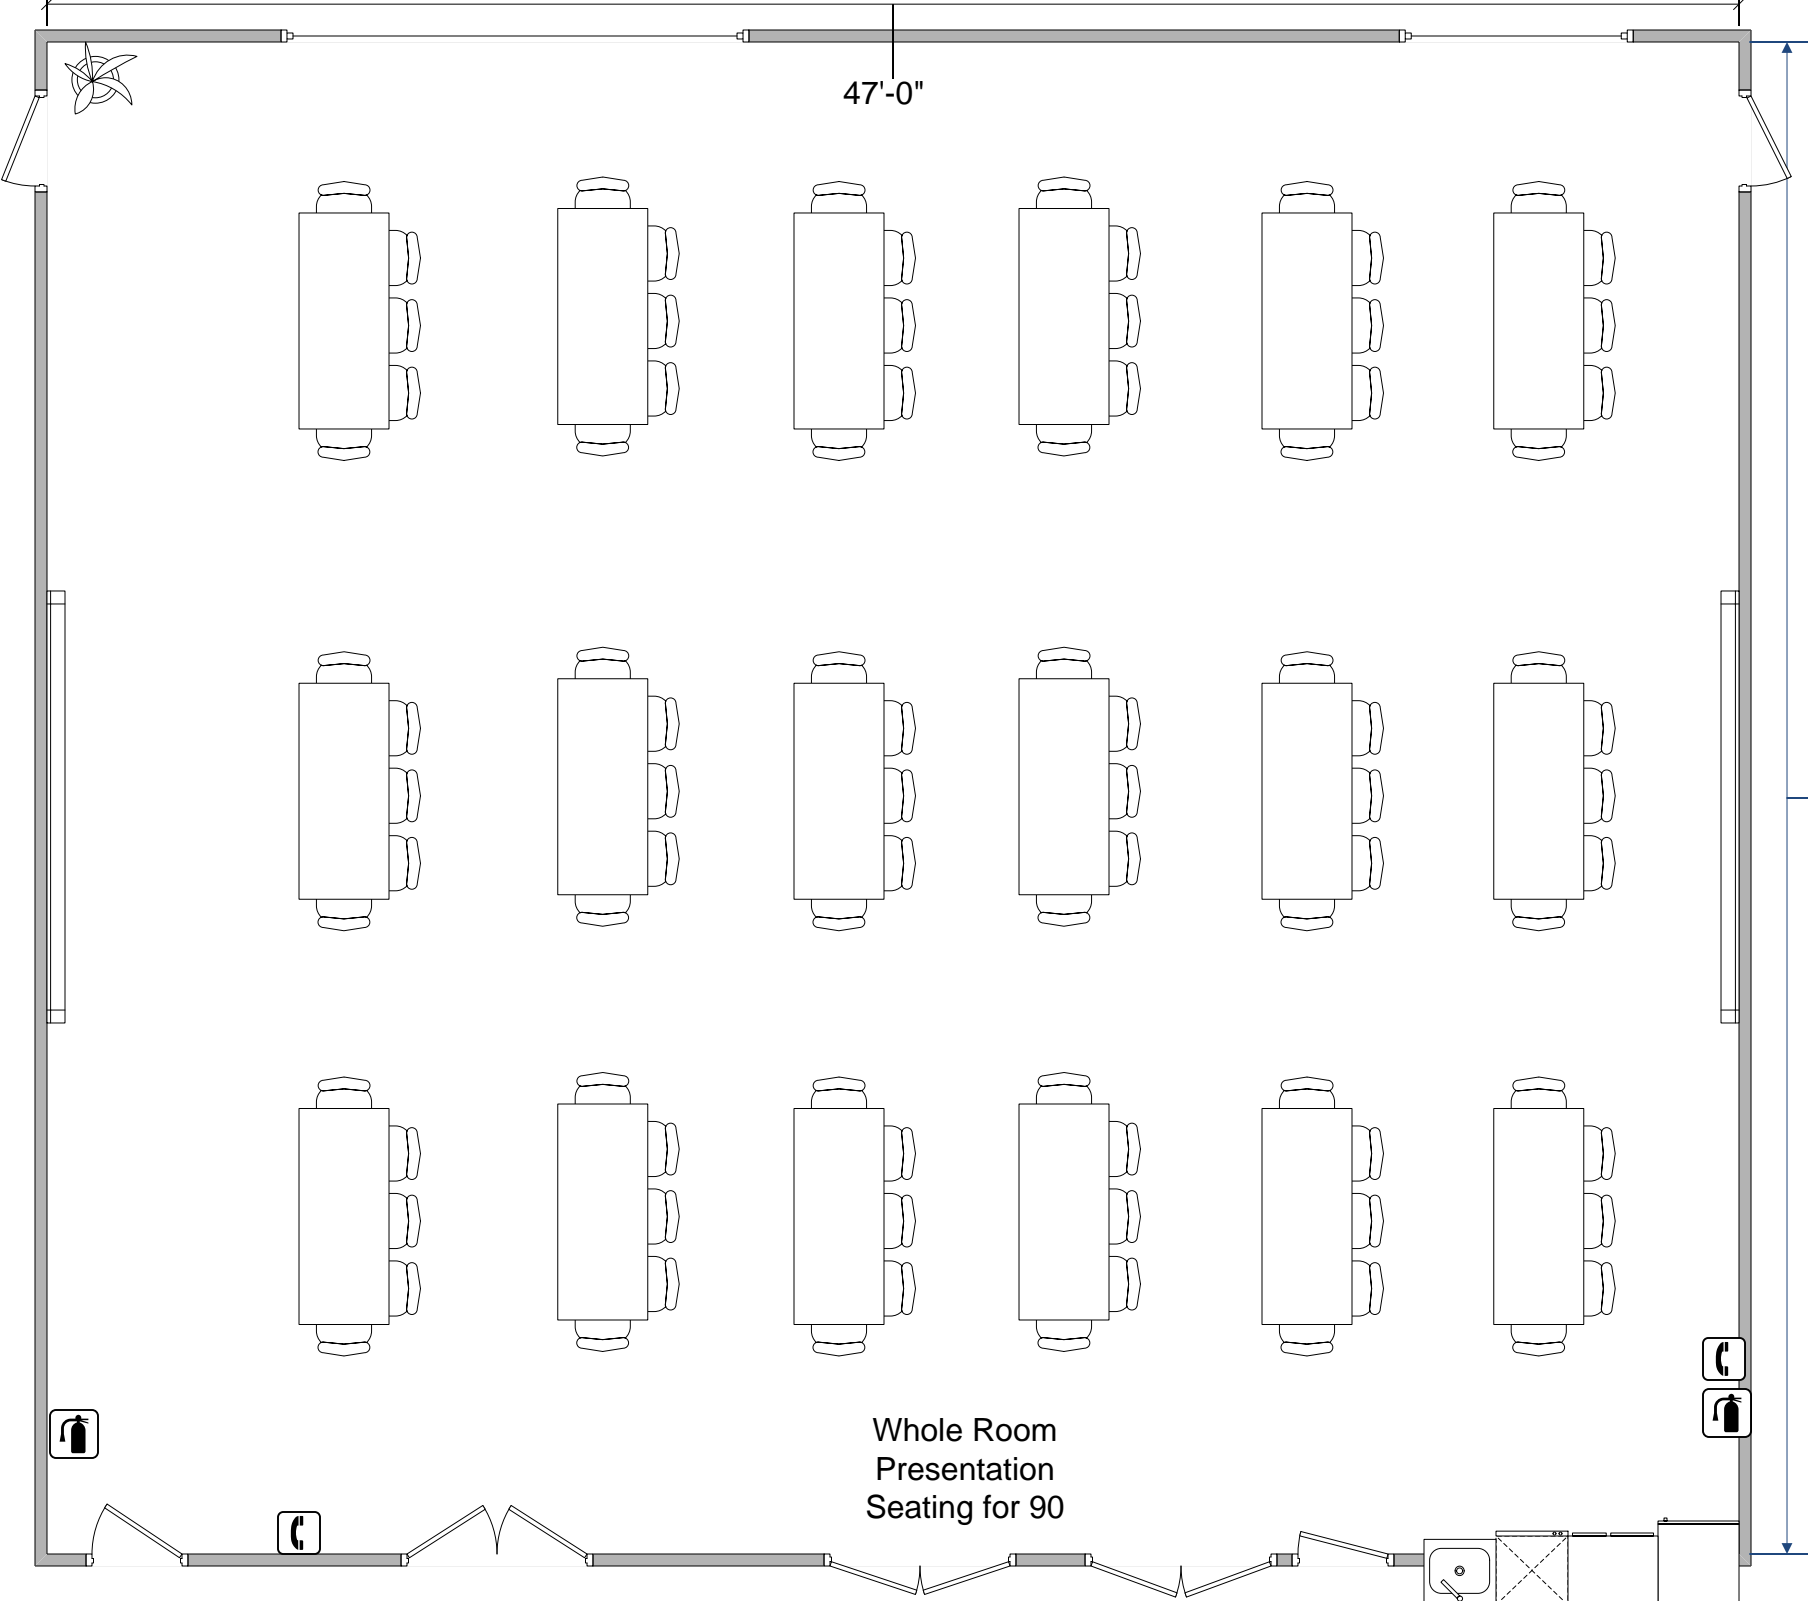

**Tables Measure 2.5' x 6'**

47'-0"

42 ft.

Whole Room Theater Setup  
Seating for 162

Tables  
Measure  
2.5' x 6'

47'-0"

42 ft.

Whole Room  
Presentation  
Seating for 90

47'-0"

42 ft.

**Tables Measure 2.5' x 6'**

Whole Room  
Classroom  
Seating for 108

47'-0"

Tables  
Measure  
2.5' x 6'

42 ft.

Whole Room  
Board Room Setup  
Seating for 68

47'-0"

**Tables Measure 2.5' x 6'**

Whole Room Discussion Setup Seating for 45

42 ft.